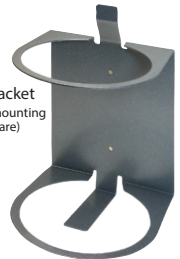

80070

Shown with optional wall bracket

Features and Benefits

- Ready to use, pre-moistened and dual textured
- Can be used for cleaning hands, tools, equipment and other hard surfaces
- Industrial strength cleaner lifts away grease, oils, tar, inks, lubricants, adhesives and more
- Fortified with a special emollient to soothe and moisturize skin
- No rinsing needed, no residue left behind – simply wipe clean and let dry
- Citrus scent leaves hands smelling clean and fresh

Market Segments

- Industrial*
- Construction*
- Automotive*
- Transportation*
- Heavy Equipment*
- Travel & Truck Stops*

Wall bracket (includes mounting hardware)

9912ZPL

ITEM #	DESCRIPTION	DISPENSING SYSTEM	SIZE	PACK / COUNT
80070	Heavy Duty Hand Wipes	Portable Canister	9.5" x 12" Towel	6 / 70 wipes
9912ZPL	Hand Wipes Wall Bracket (Silver)	Wall Mount	8.75" h x 5.75" w x 5.875" d	1 Each